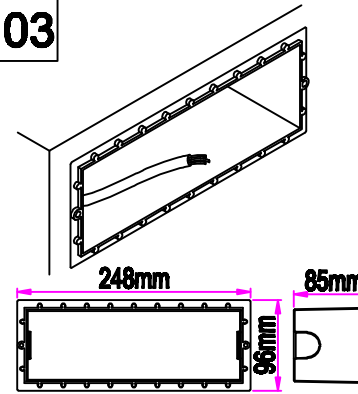

OUTDOOR

01

02

03

04

05

06

07

L= Brown or Red
N= Blue
⊕=Green/Yellow

08

You will need

09

10

Rated Voltage(s): 240VAC, 50/60Hz
Rated Current: 16A
Rated power: 3000W
Maximum output power: 3800W

11

Do not use on rainy days.
please close the waterproof
cover after use.

12