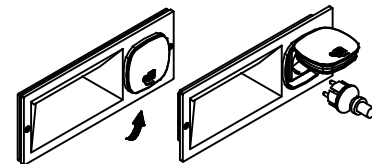

L= Brown or Red
N= Blue
⊕=Green/Yellow

08

You will need

09

10

Rated Voltage(s): 240VAC, 50/60Hz
Rated Current: 16A
Rated power: 3000W
Maximum output power: 3800W

11

Do not use on rainy days.
please close the waterproof
cover after use.