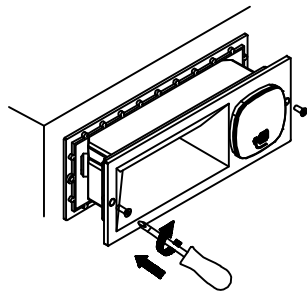

L= Brown or Red
N= Blue
⊕=Green/Yellow

08

You will need

09

10

Rated Voltage(s): 240VAC, 50/60Hz
Rated Current: 16A
Rated power: 3000W
Maximum output power: 3800W

11

Do not use on rainy days.
please close the waterproof
cover after use.