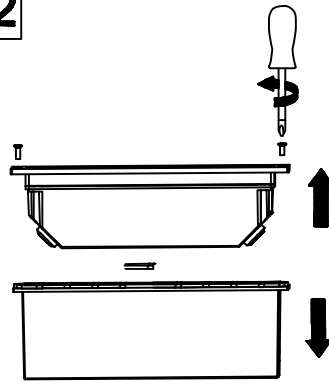

OUTDOOR

01

02

03

04

05

06

07

L= Brown or Red
N= Blue
⊕=Green/Yellow

08

You will need

09

10

Rated Voltage(s): 240VAC, 50/60Hz
Rated Current: 16A
Rated power: 3000W
Maximum output power: 3800W

11

Do not use on rainy days.
please close the waterproof
cover after use.

12