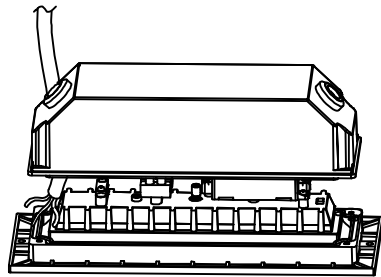

OUTDOOR

01

02

03

04

05

06

07

L= Brown or Red
N= Blue
⊕=Green/Yellow

08

You will need

09

10

Rated Voltage(s): 240VAC, 50/60Hz
Rated Current: 16A
Rated power: 3000W
Maximum output power: 3800W

11

Do not use on rainy days.
please close the waterproof
cover after use.

12