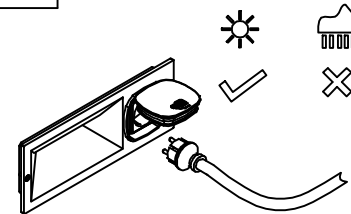

L= Brown or Red
N= Blue
⊕=Green/Yellow

08

You will need

09

10

Rated Voltage(s): 240VAC, 50/60Hz
Rated Current: 16A
Rated power: 3000W
Maximum output power: 3800W

11

Do not use on rainy days.
please close the waterproof
cover after use.