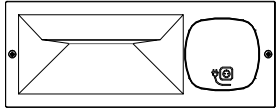

OUTDOOR

01

02

03

04

05

06

07

L= Brown or Red
N= Blue
⊕=Green/Yellow

08

You will need

09

10

Rated Voltage(s): 240VAC, 50/60Hz
Rated Current: 16A
Rated power: 3000W
Maximum output power: 3800W

11

Do not use on rainy days.
please close the waterproof
cover after use.

12