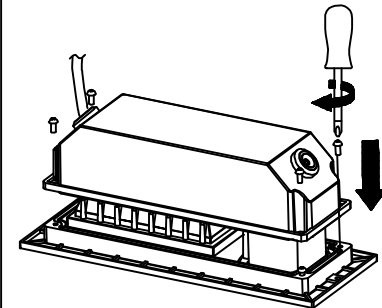

OUTDOOR

01

02

03

04

05

06

07

L= Brown or Red
N= Blue
⊕=Green/Yellow

08

You will need

09

10

Rated Voltage(s): 240VAC, 50/60Hz
Rated Current: 16A
Rated power: 3000W
Maximum output power: 3800W

11

Do not use on rainy days.
please close the waterproof
cover after use.