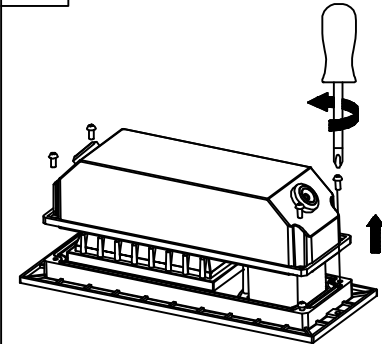

OUTDOOR

01

02

03

04

05

06

07

L= Brown or Red
N= Blue
⊕=Green/Yellow

08

You will need

09

10

Rated Voltage(s): 240VAC, 50/60Hz
Rated Current: 16A
Rated power: 3000W
Maximum output power: 3800W

11

Do not use on rainy days.
please close the waterproof
cover after use.

12