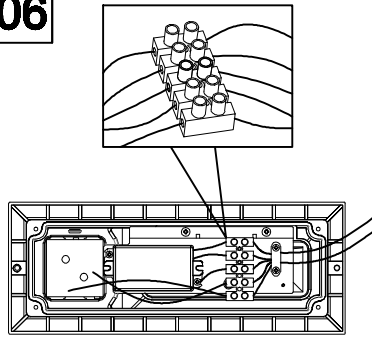

OUTDOOR

01

02

03

04

05

06

07

L= Brown or Red
N= Blue
⊕=Green/Yellow

08

You will need

09

10

Rated Voltage(s): 240VAC, 50/60Hz
Rated Current: 16A
Rated power: 3000W
Maximum output power: 3800W

11

Do not use on rainy days.
please close the waterproof
cover after use.

12